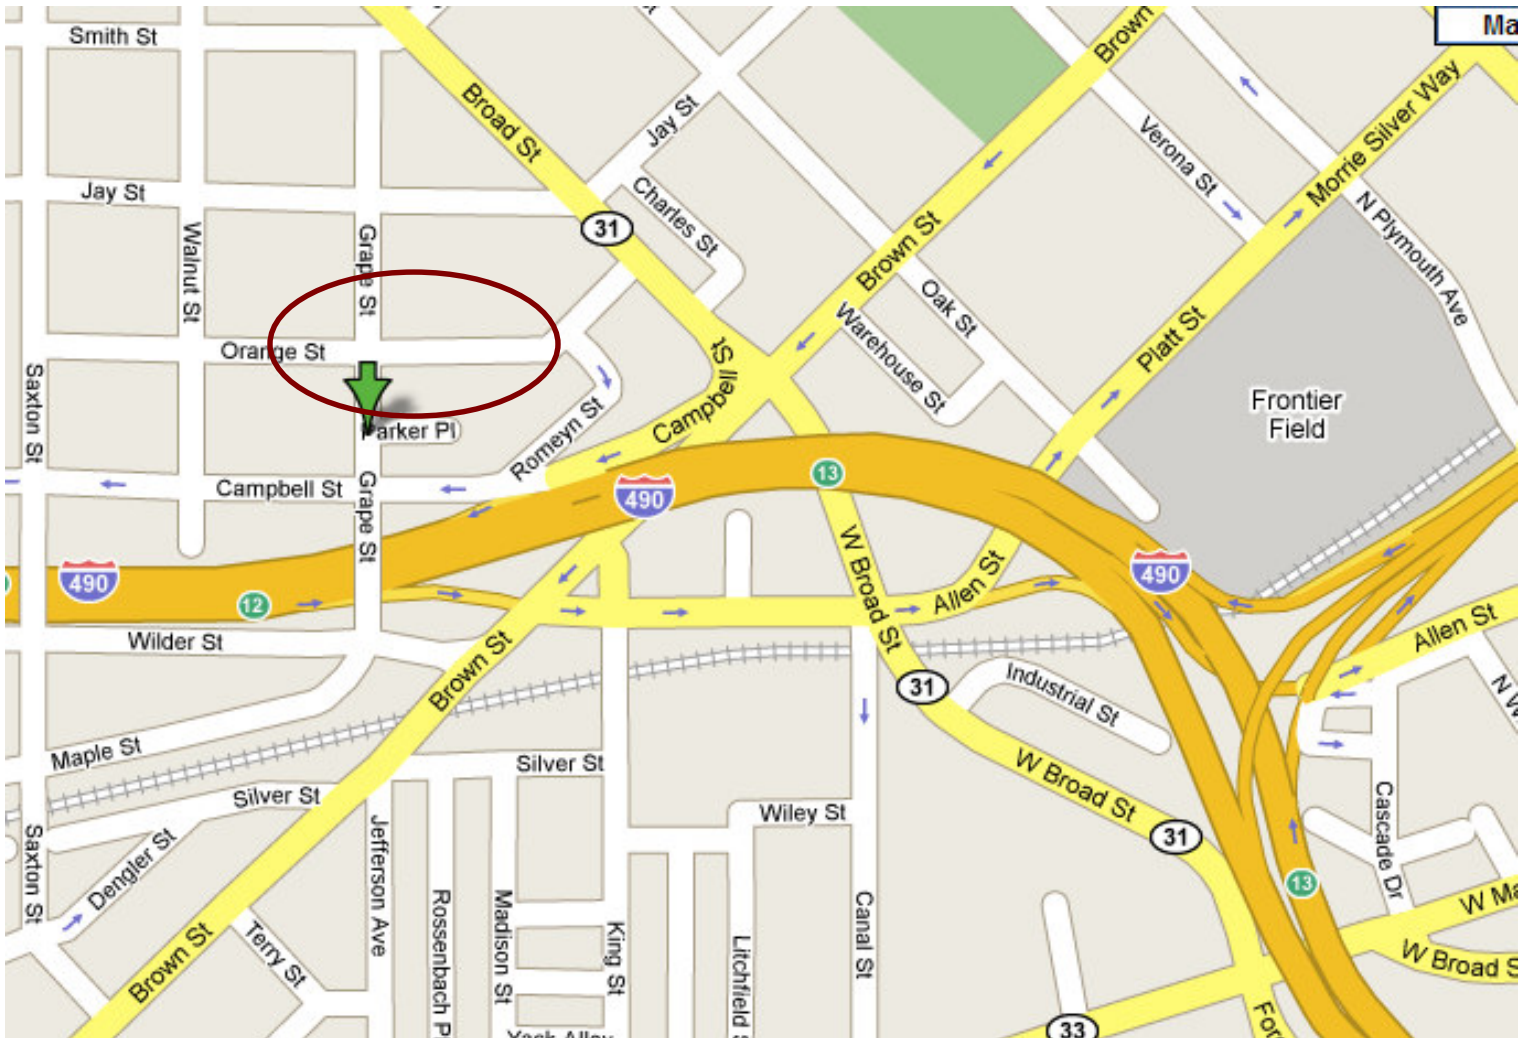

## Flower City Habitat for Humanity

### JOSANA Building Sites - 2008-09

2008-2009 Proposed FCHH Building Sites in JOSANA

19 Grape St.  
35 Grape St.  
39 Grape St.  
43 Grape St.

132 Orange St.  
187 Orange St  
123 Orange St.

Meeting and sign-in location will be provided to your scheduled volunteer date.

One way to access the area is to take State St. from downtown north to Brown (light after Kodak headquarters), turn Left onto Brown, go past S. Plymouth, Verona and Oak St. At the light for BROAD ST. (before the expressway!) turn Right and go about a block. Turn Left at Orange St. (restaurant on corner). If you pass the traffic light you've gone to far, back track and turn onto Jay St., then access Grape St. and Orange that way.